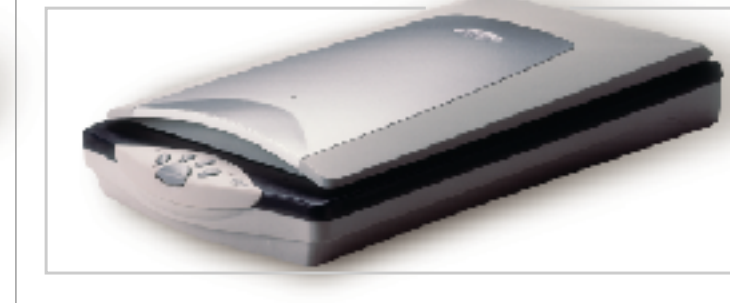

BEAR PAW 2448TA Pro

Features