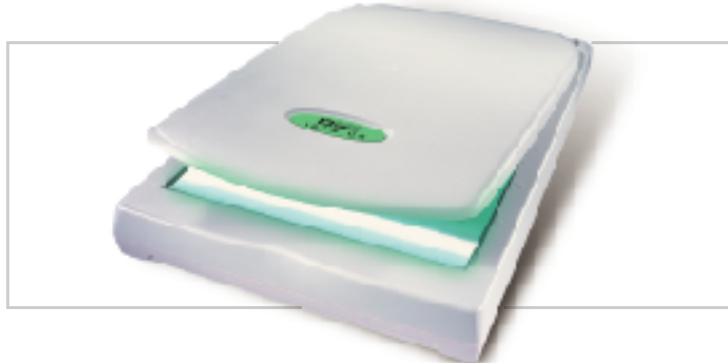

BEAR PAW 1248 UB

Features

- Supports both Windows® and Macintosh®
- Energy efficient
- Quality results with Mustek's intelligent AutoCrop scanning technology
- Quick and easy USB installation and operation
- Worldwide technical support