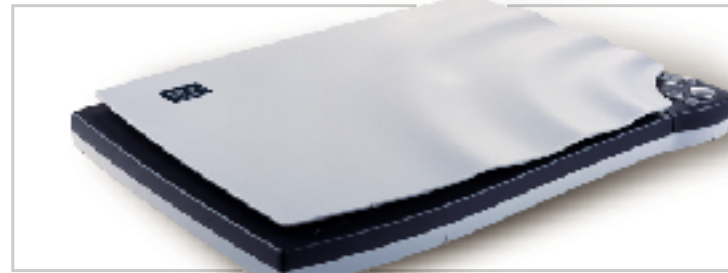

BEAR PAW 1200CU Plus

Features