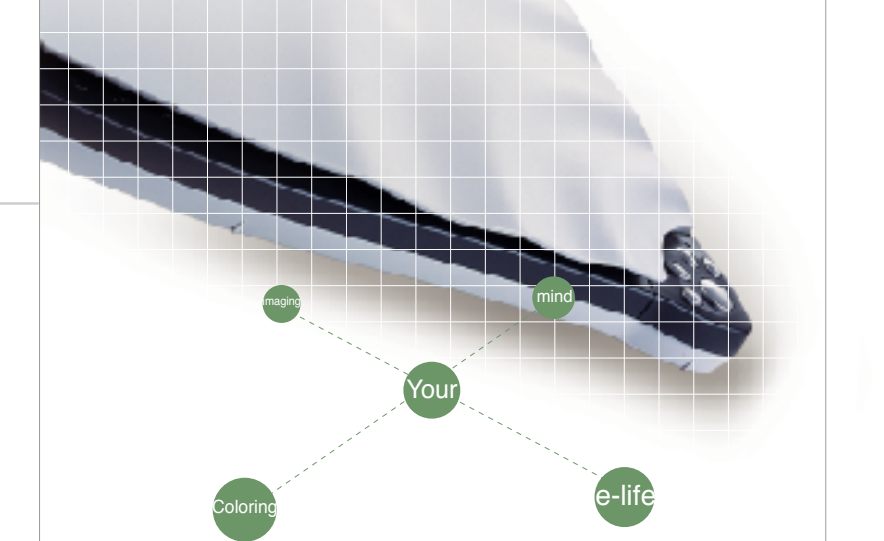

BEAR PAW 1200CU Plus

Features

BEAR PAW 1248 UB

Features

- Supports both Windows® and Macintosh®
- Energy efficient
- Quality results with Mustek's intelligent AutoCrop scanning technology
- Quick and easy USB installation and operation
- Worldwide technical support

BEAR PAW A3 USB EXPRESS

Features

Specifications:	
Scanner type:	Color CIS flatbed
Scan mode:	Color: Internal: 48-bit External: 24-bit, 48-bit Grey: Internal: 16-bit External: 8-bit
Resolution (optical):	Linear: 1-bit 300 dpi (H) x 600 dpi (V)
(enhanced):	9600 dpi (H) x 9600 dpi (V) (software interpolated)
Scan area:	A3 size: 11.71" x 17.0" (297 mm x 431.8 mm)
Power consumption:	15W (15V, 1.0A, power adapter)
Dimensions:	22.1" x 15.1" x 3.4" (L x W x H)
Weight:	4.6 kg (10.14 lbs)

BEAR PAW P3600 A3 Pro

Features

- A3 scanning size (11.7" x 17")
- 1800dpi x 3600dpi optical resolution
- Quick and easy USB 2.0 interface
- 48-bit color scanning
- Multi-functions including scan, copy, e-mail, fax and OCR
- Auto area selection in batch scanning

Company profile

Our Vision

http://www.mustek.com.tw

Mustek®

Innovations 4 u

- BEAR PAW
- PLUG-N-SCAN
- SCAN EXPRESS
- PARAGON

BEAR PAW 6400TA Pro

Features

BEAR PAW 4800TA Pro II / 4800TA Pro

Features

BEAR PAW 2448TA Pro

Features

BEAR PAW 2448TA Plus

Features

BEAR PAW 2448CU Pro

Features

BEAR PAW 2400CU Plus

Features

- True 48-bit color provides superior color
- High resolution for professional quality images
- Compact design makes scanner portable and easy to carry
- 5 one-click buttons for handy functional operations
- Mustek Personal Assistant League for Image System (M-PAL) software offers superior image quality