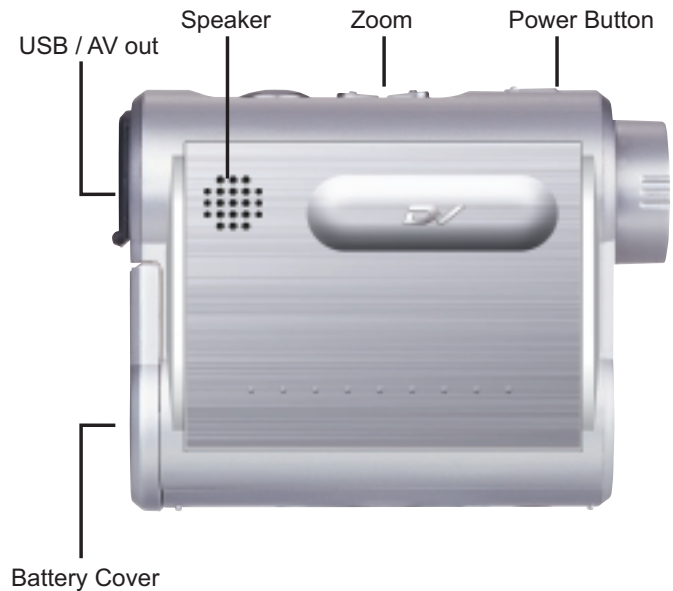

[Functions]

[System Requirements]

PC:

Pentium 166 processor or higher
Microsoft Windows 98se / Me / 2000 / XP
DirectShow 8.0 or later
Super VGA card and color monitor
32 MB RAM
USB port
200 MB available hard disk space

Mass Storage:

Win98se, Me, 2000, XP
Mac OS 9 or Later
Linux 2.4.X or Later

PC Camera Driver:

Win98se, Me, 2000, XP

[Specifications]

Image Sensor:	2.1 Mega CMOS Sensor
Resolution:	Fine: 2048 X 1536 (Hardware Interpolation) High: 1600 X 1200 Low: 1280 X 960
Video Clip:	320 X 240
Digital Zoom:	2X
Display:	Color TFT 1.5" LCD
External Memory:	SD / MMC
File Format:	JPEG / AVI
Lens:	Fixed (5 Glasses Lens) 10.84 mm (Equivalent 50 mm for 135 Camera)
F. No.:	2.8
Focusing Range:	0.7m ~ Infinity
Interface:	USB / AV out
Self Timer:	10 Seconds Delays
Shutter Speed:	1/15 to 1/4000 Second
Power:	2 AA Alkaline Battery
Dimensions:	86 X 40 X 68 mm
Weight:	110g (No Battery)

[Software Included]

VideoStudio™ SE:

Create your own video and add a soundtrack, compelling titles, and stunning effects to it. Using an easy-to-learn interface makes editing videos fun.

PhotoExpress™ SE:

Tailor made software with integration capabilities for enhancing publishing, and animating your imaging creativities.

Photo Explorer™

A simple and powerful interface provides a complete solution for acquiring, viewing, organizing, adjusting, and sharing digital images.

Cool 360™

COOL 360 lets you quickly and easily transform a series of photos into 360° or wide-angle panoramas.

[Accessories]