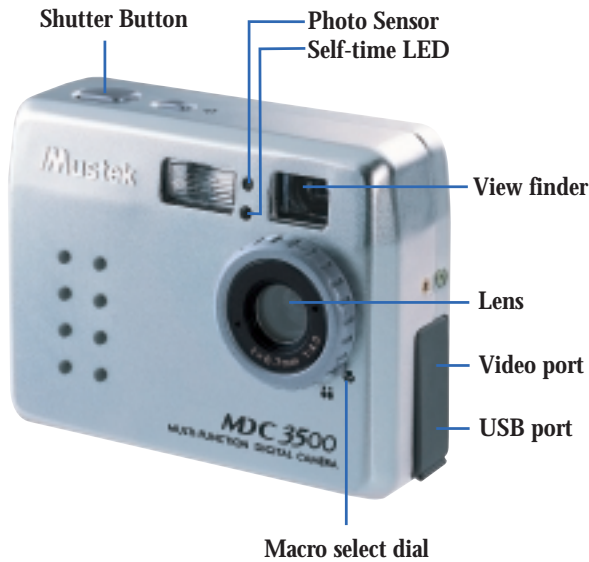

3.1 MEGA
PIXELS

*Digitize Your Pictures
To Keep Your Memories Alive!*

MDC 3500
MULTI-FUNCTION DIGITAL CAMERA

[Functions]

[System Requirements]

PC:
Pentium 166 processor or higher
Microsoft Windows 98se / Me / 2000 / XP
DirectShow 8.0 or later
Super VGA card and color monitor
32 MB RAM
USB port
200 MB available hard disk space
Mac:
Mac OS 9.0 or later

[Specifications]

Image Sensor:	2.1M CCD sensor
Resolution:	Fine: 2048 x 1536 (Hardware interpolation)
	High: 1600 x 1200
	Low: 800 x 600
Display:	1.5" TFT LCD
Internal Memory:	16MB Flash
External Memory:	SD / MMC Cards
File Format:	JPEG / DCF / DPOF / AVI
Flash Modes:	On / Auto / Off / Red-eye
Lens:	Fixed, f=6.7mm (45mm for 135 camera)
Aperture Ratio:	F4.0
Digital Zoom:	2X (1600 x 1200) / 4X (800x600)
Interface:	USB, Video out
Video Clip:	10 ~ 20 fps (320 x 240)
Live Video:	20 ~ 30 fps (320 x 240)
View Finder:	Yes
Self-timer:	10-second delay
Shutter:	1/15 ~ 1/2500 second
Mass Storage:	Win98se / Me / 2000 / XP / Mac OS 9.0 or later
Power:	2 x AA alkaline batteries
Dimensions:	83 x 31 x 63 mm
Weight:	100g

Photo Explorer™
A simple and powerful interface provides a complete solution for acquiring, viewing, organizing, adjusting, and sharing digital images.

Cool 360™
COOL 360 lets you quickly and easily transform a series of photos into 360° or wide-angle panoramas.