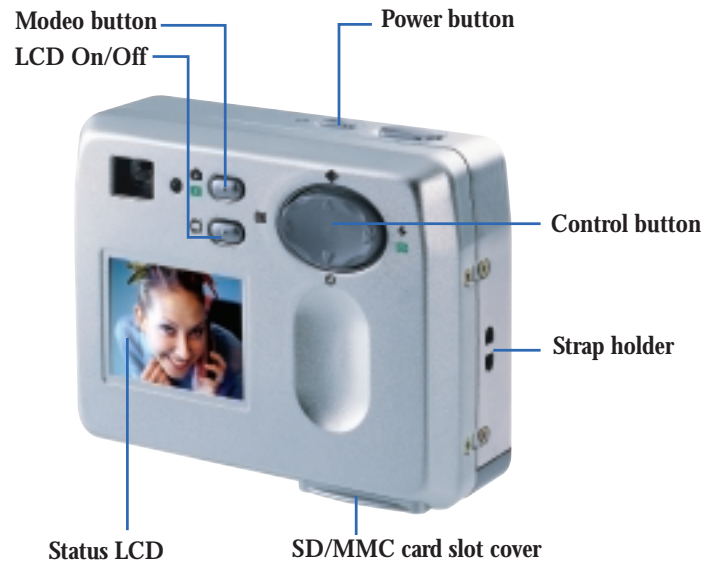

3.1 MEGA
PIXELS

*Digitize Your Pictures
To Keep Your Memories Alive!*

MDC 3500
MULTI-FUNCTION DIGITAL CAMERA

[Functions]

[System Requirements]

PC:
Pentium 166 processor or higher
Microsoft Windows 98se / Me / 2000 / XP
DirectShow 8.0 or later
Super VGA card and color monitor
32 MB RAM
USB port
200 MB available hard disk space
Mac:
Mac OS 9.0 or later

[Specifications]

Image Sensor:	2.1M CCD sensor
Resolution:	Fine: 2048 x 1536 (Hardware interpolation)
	High: 1600 x 1200
	Low: 800 x 600
Display:	1.5" TFT LCD
Internal Memory:	16MB Flash
External Memory:	SD / MMC Cards
File Format:	JPEG / DCF / DPOF / AVI
Flash Modes:	On / Auto / Off / Red-eye
Lens:	Fixed, f=6.7mm (45mm for 135 camera)
Aperture Ratio:	F4.0
Digital Zoom:	2X (1600 x 1200) / 4X (800x600)
Interface:	USB, Video out
Video Clip:	10 ~ 20 fps (320 x 240)
Live Video:	20 ~ 30 fps (320 x 240)
View Finder:	Yes
Self-timer:	10-second delay
Shutter:	1/15 ~ 1/2500 second
Mass Storage:	Win98se / Me / 2000 / XP / Mac OS 9.0 or later
Power:	2 x AA alkaline batteries
Dimensions:	83 x 31 x 63 mm
Weight:	100g

Photo Explorer™
A simple and powerful interface provides a complete solution for acquiring, viewing, organizing, adjusting, and sharing digital images.

Cool 360™
COOL 360 lets you quickly and easily transform a series of photos into 360° or wide-angle panoramas.